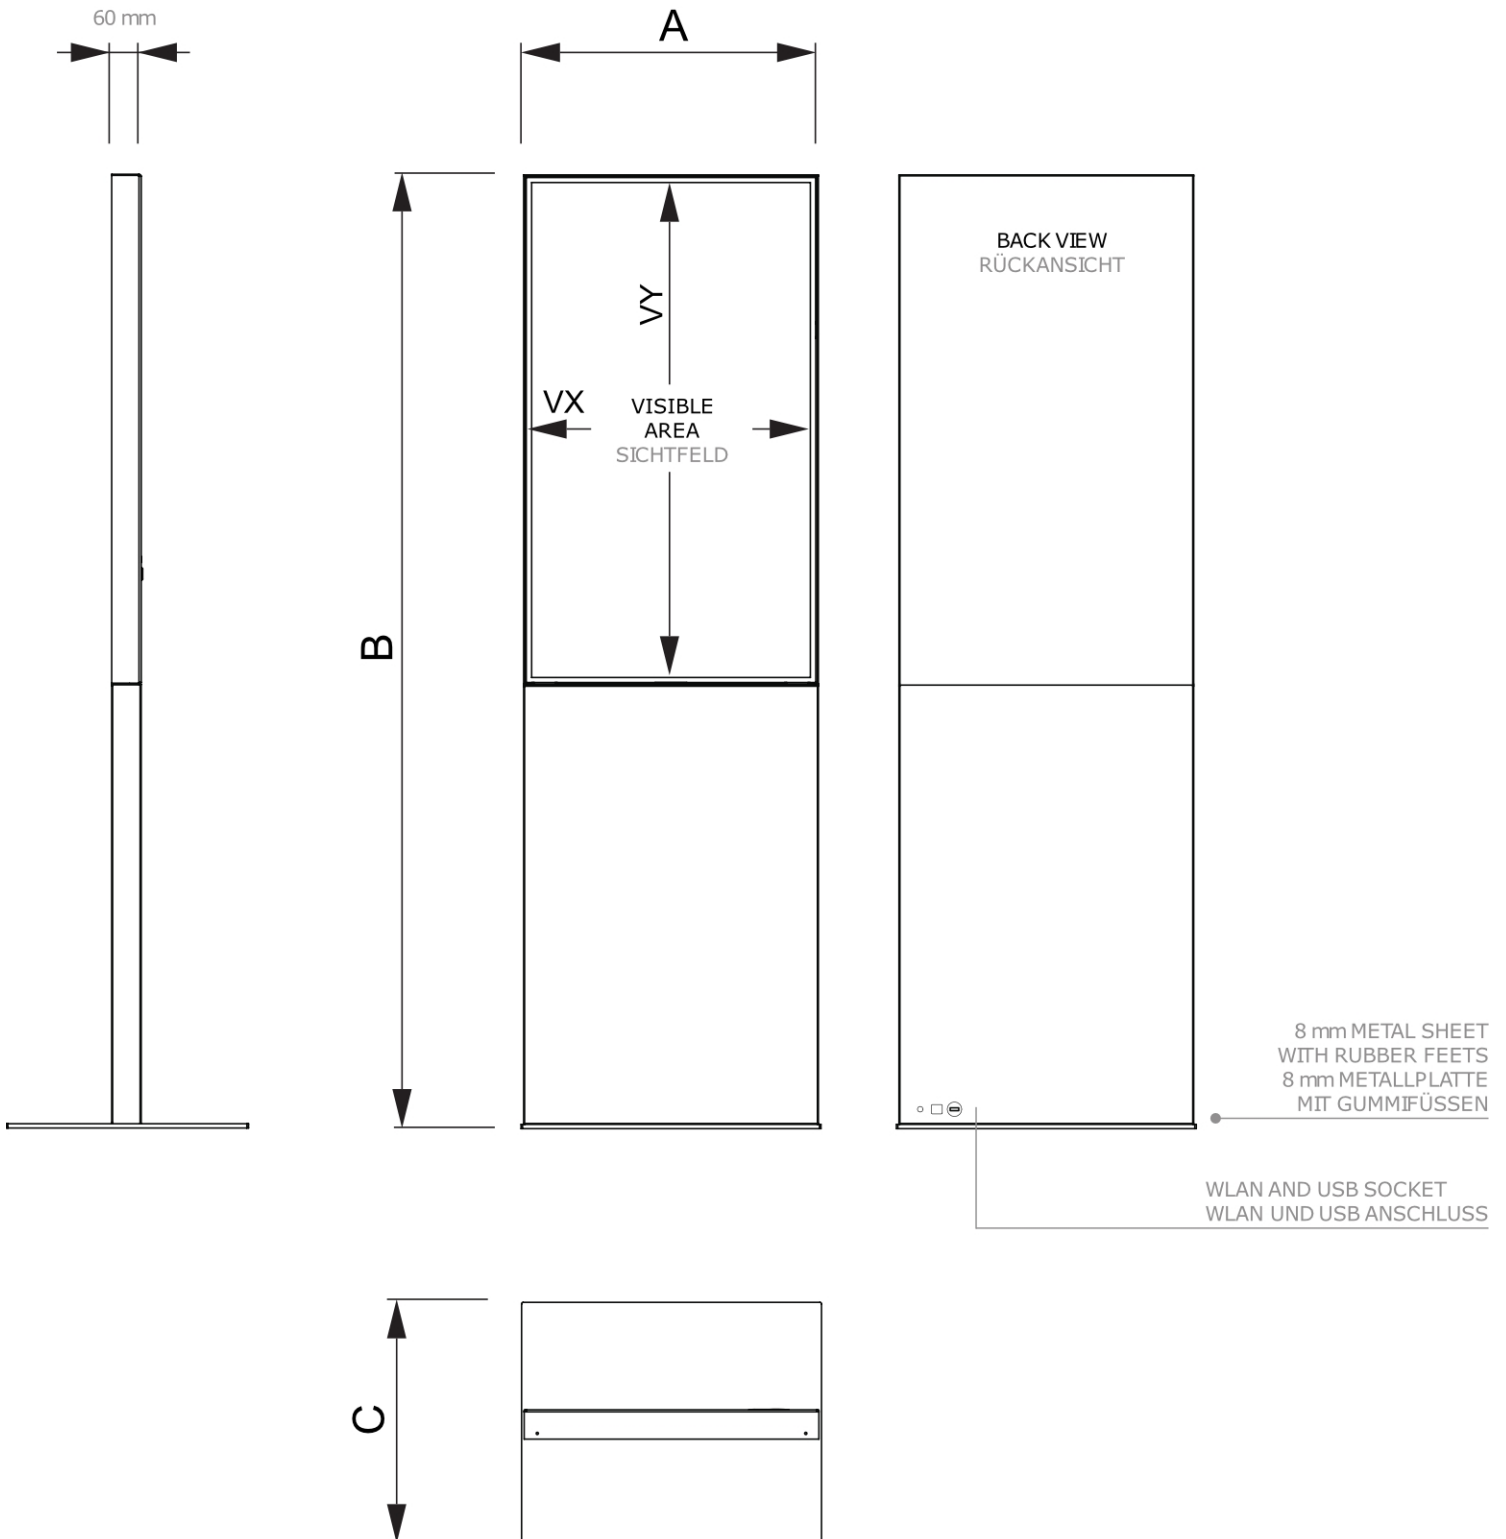

Smart Line Digital Totem With 55" Samsung and Touchscreen Black

DITTOTEM55ESFT

- **Elegant frameless design**
- **Housing standard available in black or white**
- **Heavy base 8 mm steel plate ensuring good stability**

Smart Line Digital Totem With 55" Samsung and Touchscreen Black

DITTOTEM55ESFT

Smart Line Digital Totem With 55" Samsung and Touchscreen Black

DITTOTEM55ESFT

GENERAL INFO

SKU	Sizes (mm) (A x B x C)	Format (mm)	Visible size (mm) (VXxVY)	Hole spacing (mm) (XxY)
DITTOTEM55ESFT	752 x 1931 x 520	55"	680,4 x 1209,6 mm	-

Orientation	Weight (kg)
Vertical	89,00

MONITOR SPECIFICATIONS

Monitor type	LCD Size	Ratio	Resolution (px)	Contrast	Monitor dimensions (mm) (WxHxD)
Samsung QM55B-T	55"	16:9	3840 x 2160	4000:1	1253,8 x 734,6 x 56,7

Response Time (ms)	Nit (nt)	Operating time	Operating system	Touch monitor	Touch foil
8	400	24/7	Tizen	Yes	No

Wattage (W)
143 W

PACKAGING INFORMATION

Packaging unit 1 (mm)	Packaging unit 2 (mm)	Packaging unit 3 (mm)
2225 x 725 x 550	-	-