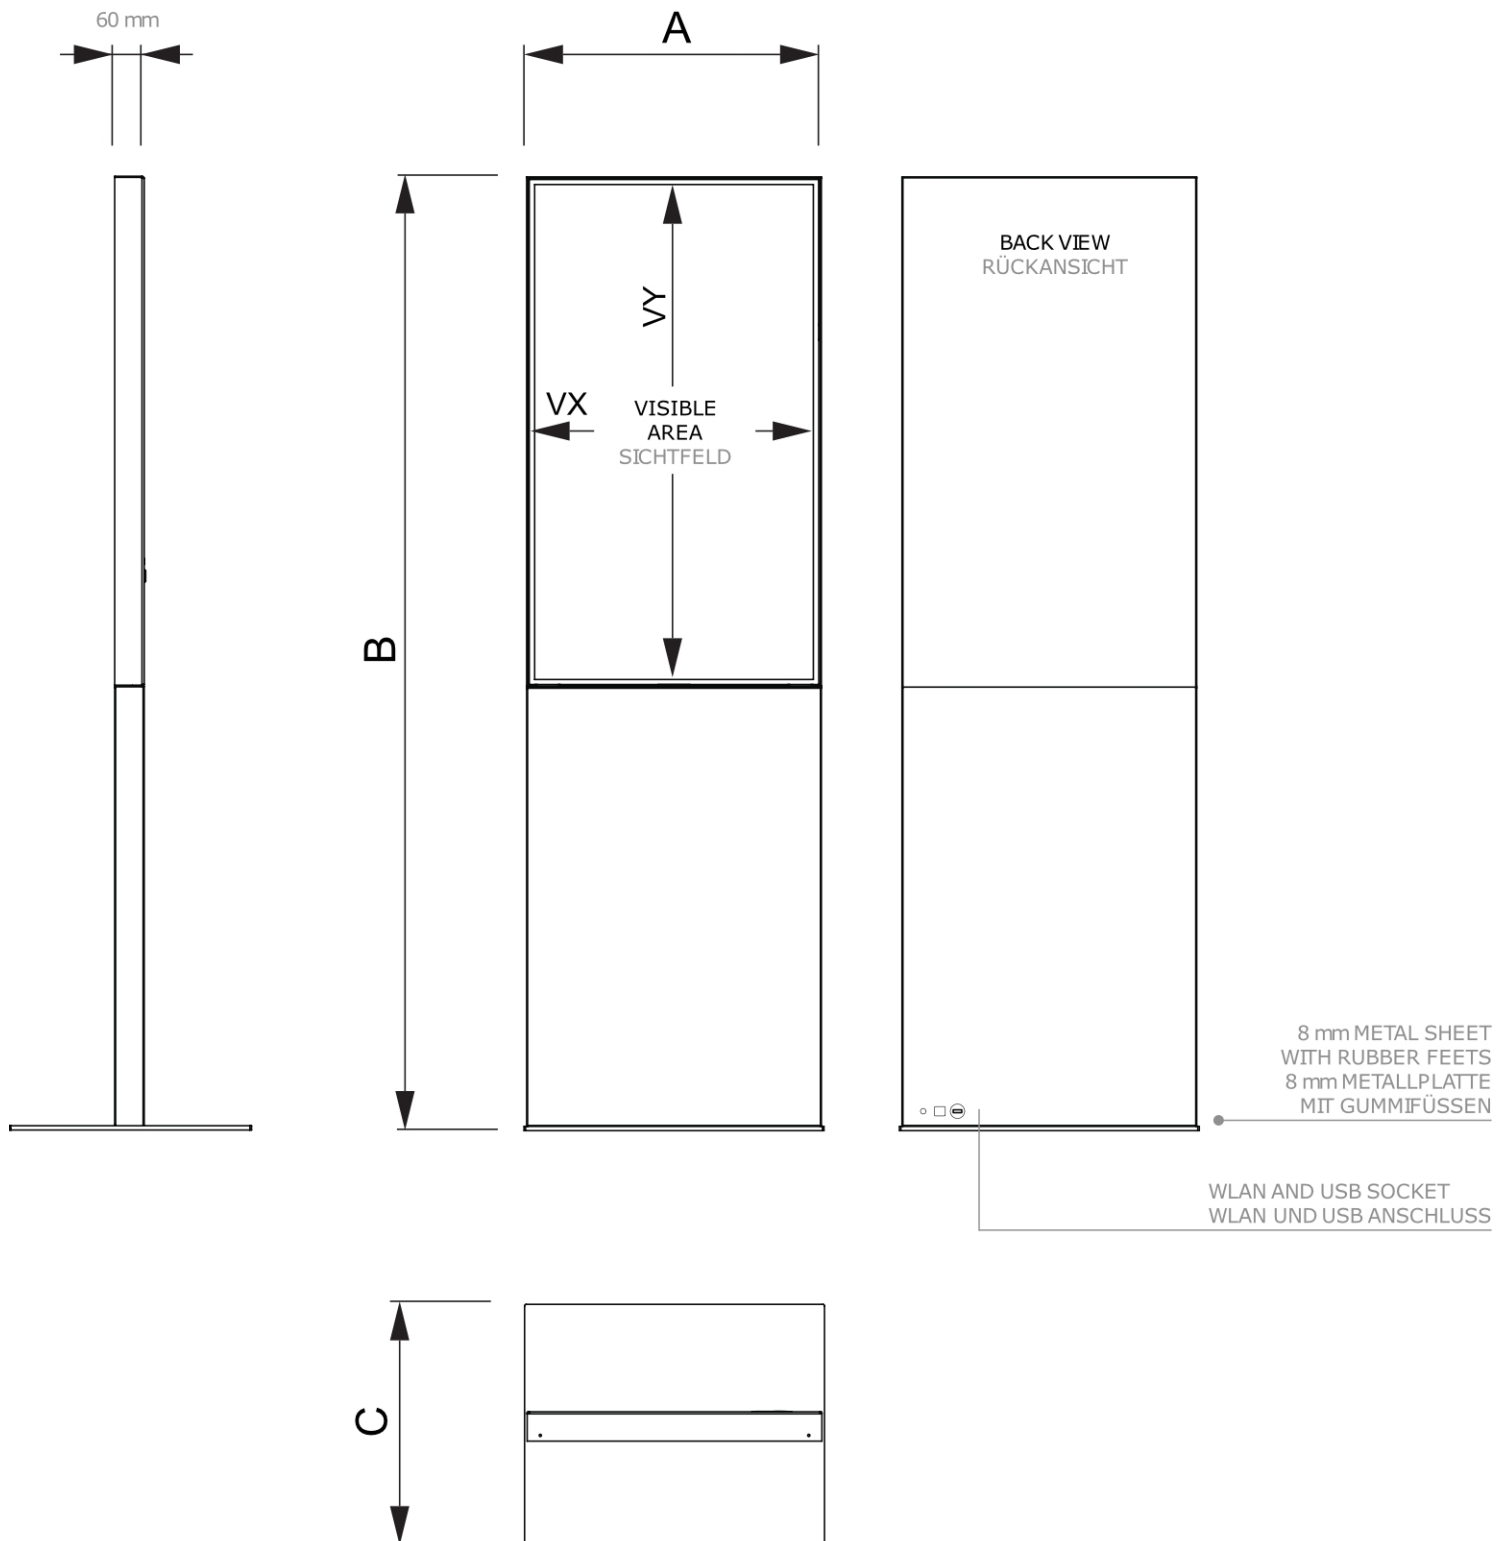

Smart Line Digital Totem With 43" Samsung Screen Black

DITTOTEM43ESF

- Digital advertising totem with perfect fit in screen
- Elegant and modern frameless design
- Set of high quality housing + professional Samsung screen

Smart Line Digital Totem With 43" Samsung Screen Black

DITTOTEM43ESF

Smart Line Digital Totem With 43" Samsung Screen Black

DITTOTEM43ESF

GENERAL INFO

SKU	Sizes (mm) (A x B x C)	Format (mm)	Visible size (mm) (VXxVY)	Hole spacing (mm) (XxY)
DITTOTEM43ESF	575 x 1813 x 460	43"	529,2 x 940 mm	-

Orientation	Weight (kg)
Vertical	55,00

MONITOR SPECIFICATIONS

Monitor type	LCD Size	Ratio	Resolution (px)	Contrast	Monitor dimensions (mm) (WxHxD)
Samsung QM43C	43"	16:9	3840 x 2160	1200:1	969,5 x 557,8 x 28,5

Response Time (ms)	Nit (nt)	Operating time	Operating system	Touch monitor	Touch foil
8	500	24/7	Tizen	No	No

Wattage (W)
121 W

PACKAGING INFORMATION

Packaging unit 1 (mm)	Packaging unit 2 (mm)	Packaging unit 3 (mm)
1936 x 575 x 500	-	-