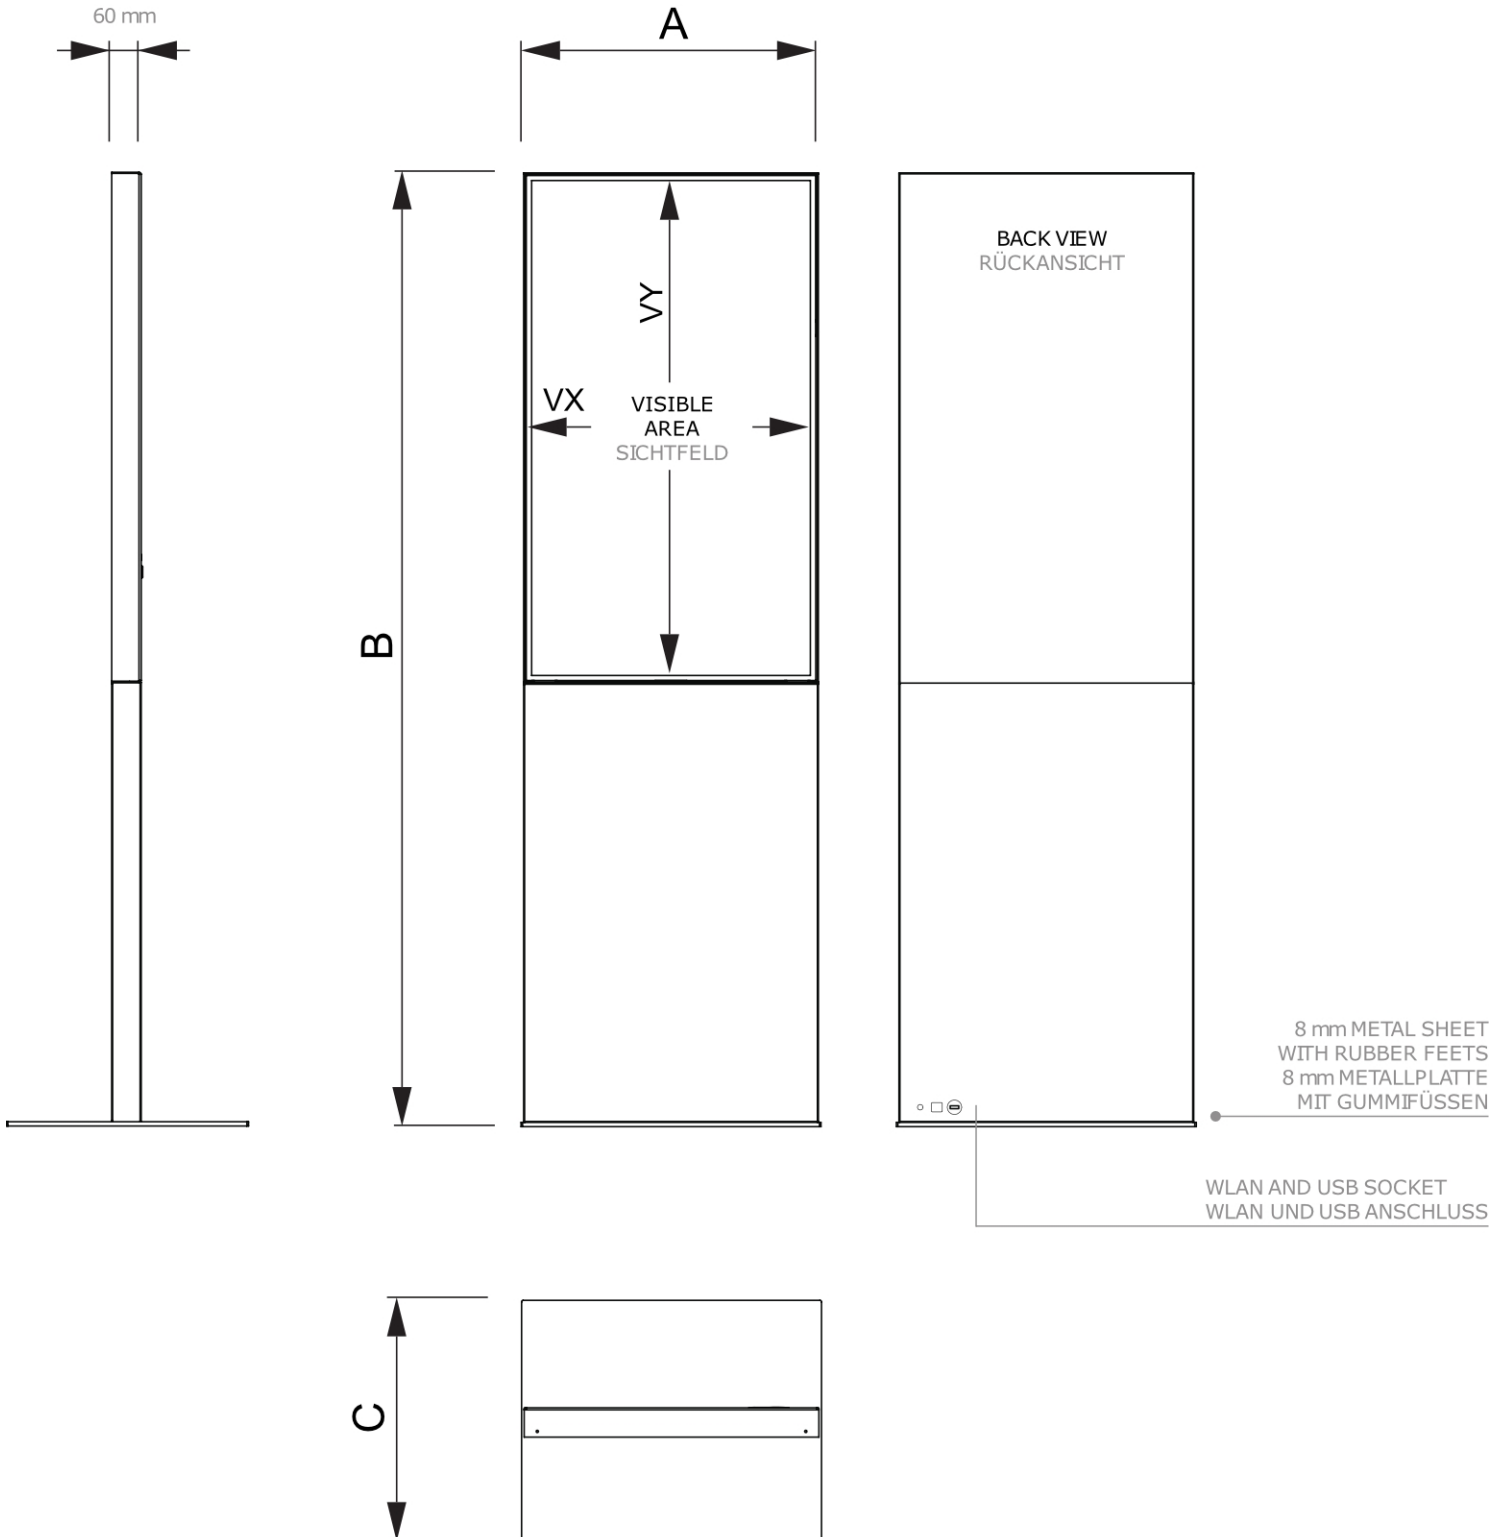

Smart Line Digital Totem With 43" Samsung and Touchscreen White

DITTOTEM43C9003ESFT

- **Elegant frameless design**
- **Housing standard available in black or white**
- **Heavy base 8 mm steel plate ensuring good stability**

Smart Line Digital Totem With 43" Samsung and Touchscreen White

DITTOTEM43C9003ESFT

Smart Line Digital Totem With 43" Samsung and Touchscreen White

DITTOTEM43C9003ESFT

GENERAL INFO

SKU	Sizes (mm) (A x B x C)	Format (mm)	Visible size (mm) (VXxVY)	Hole spacing (mm) (XxY)
DITTOTEM43C9003ESFT	602 x 1819 x 460	43"	529,2 x 940,8 mm	-

Orientation	Weight (kg)
Vertical	56,00

MONITOR SPECIFICATIONS

Monitor type	LCD Size	Ratio	Resolution (px)	Contrast	Monitor dimensions (mm) (WxHxD)
Samsung QM43B-T	43"	16:9	3840 x 2160	4000:1	986,2 x 584,4 x 56,7

Response Time (ms)	Nit (nt)	Operating time	Operating system	Touch monitor	Touch foil
8	500	24/7	Tizen	Yes	No

Wattage (W)
110 W

PACKAGING INFORMATION

Packaging unit 1 (mm)	Packaging unit 2 (mm)	Packaging unit 3 (mm)
1936 x 575 x 500	-	-